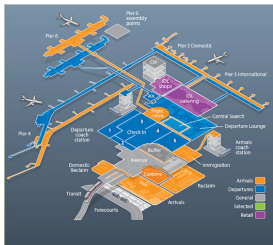

ANNOUNCING

Beacon-AIR

SHOW ME.....

Locate, Guide and Advise

Phonetica's dynamic Real-Time location based services, enhance the passenger experience from Car Park to Gate.

Take the stress out of travelling with:

- Interactive mapping
- Beacon enabled way-finding
- Navigation with estimated walking times along the way
- Location based push notifications
- Search nearby Points-Of-Interest

Hotels

Messages

Check-in

Flight Info