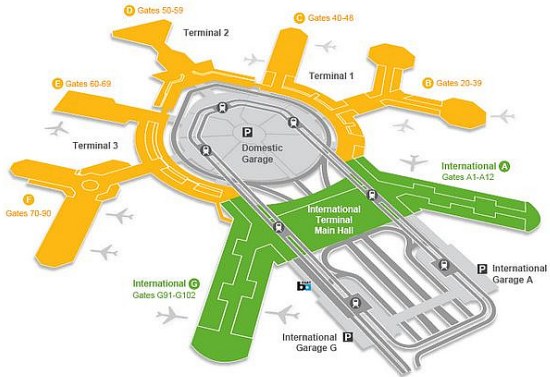

ANNOUNCING

Beacon-AIR

SHOW ME.....

Locate, Guide and Advise

Phonetica's dynamic Real-Time location based services, enhance the passenger experience from Car Park to Gate.

Take the stress out of travelling with:

- Interactive mapping
- Beacon enabled way-finding
- Navigation with estimated walking times along the way
- Location based push notifications
- Search nearby Points-Of-Interest

Hotels

Messages

Check-in

Flight Info

Location Map

Parking

Shopping

Restaurants

Time at Security

Time to Gate

www.phonetica.co.uk