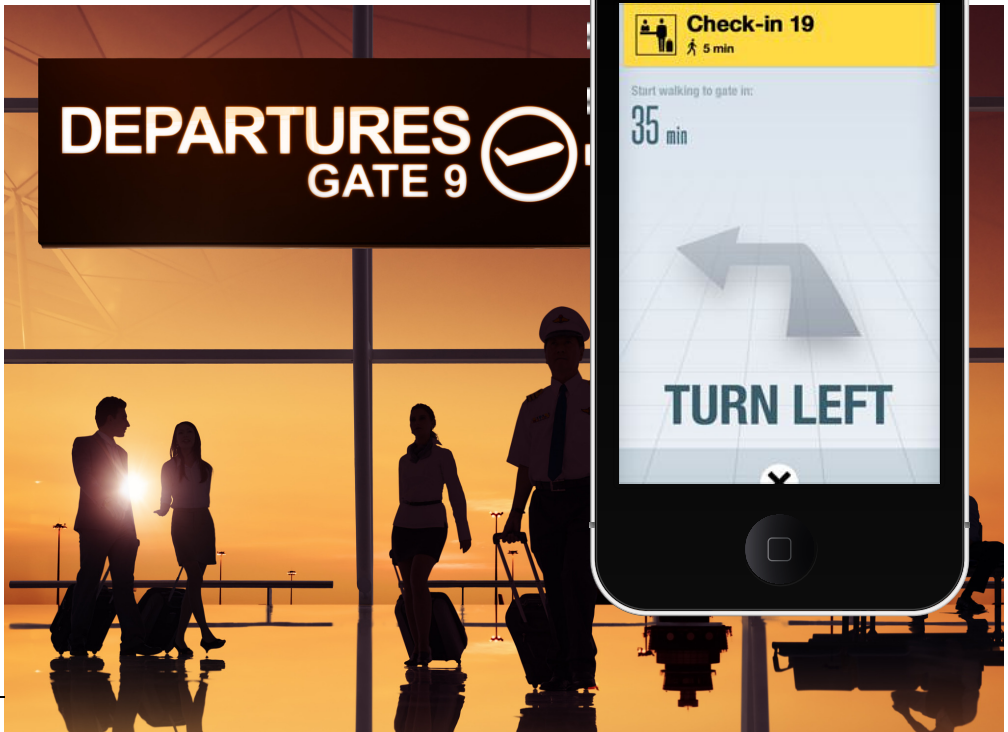

ANNOUNCING

Beacon-AIR

SHOW ME.....

Locate, Guide and Advise

Phonetica's dynamic Real-Time location based services, enhance the passenger experience from Car Park to Gate.

Take the stress out of travelling with:

- Interactive mapping
- Beacon enabled way-finding
- Navigation with estimated walking times along the way
- Location based push notifications
- Search nearby Points-Of-Interest

Hotels

Messages

Check-in

Flight Info

Location Map

Parking

Shopping

Restaurants

Time at Security

Time to Gate

www.phonetica.co.uk